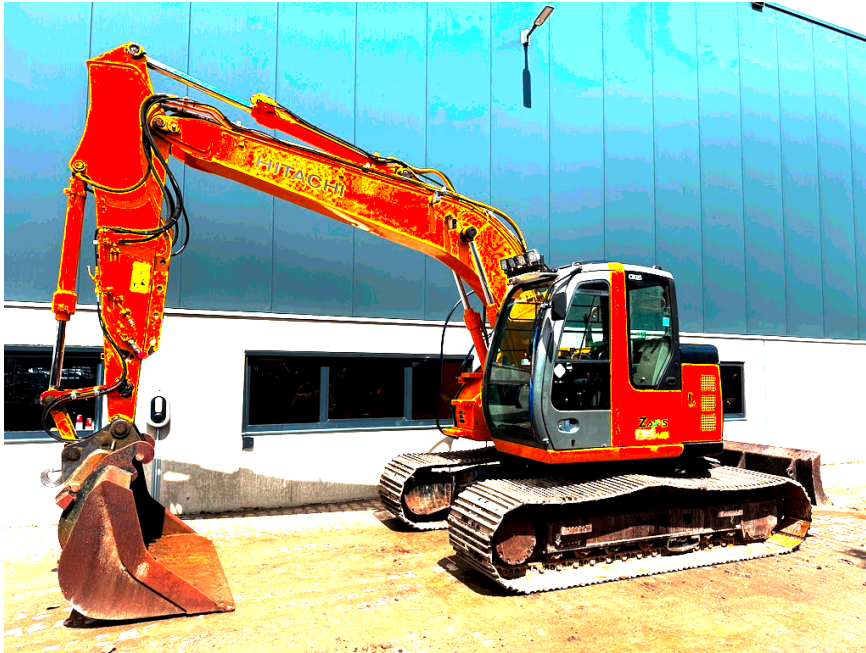

## Hitachi ZX135US

Serial Nr. HCMBAC00C00071285

**Name**  
**Ser.nr.**  
**Year**  
**Weight**  
**Hours**

Hitachi ZX135US  
HCMBAC00C00071285  
2006  
14.200  
9.494

### Additional information

Used Hitachi ZX135US tracked excavator for sale at CHES

This Hitachi ZX135US (Ultra short) is equipped with a 4 cylinder water cooled turbo charged Isuzu CC-4BG1T (66kW) diesel engine with 9.494 working hours on the service meter. Moreover it has hydraulics for hammer and rotation function, hydraulic quick hitch, blade, bucket, extra work lights, electric diesel pump, airco, radio etc..